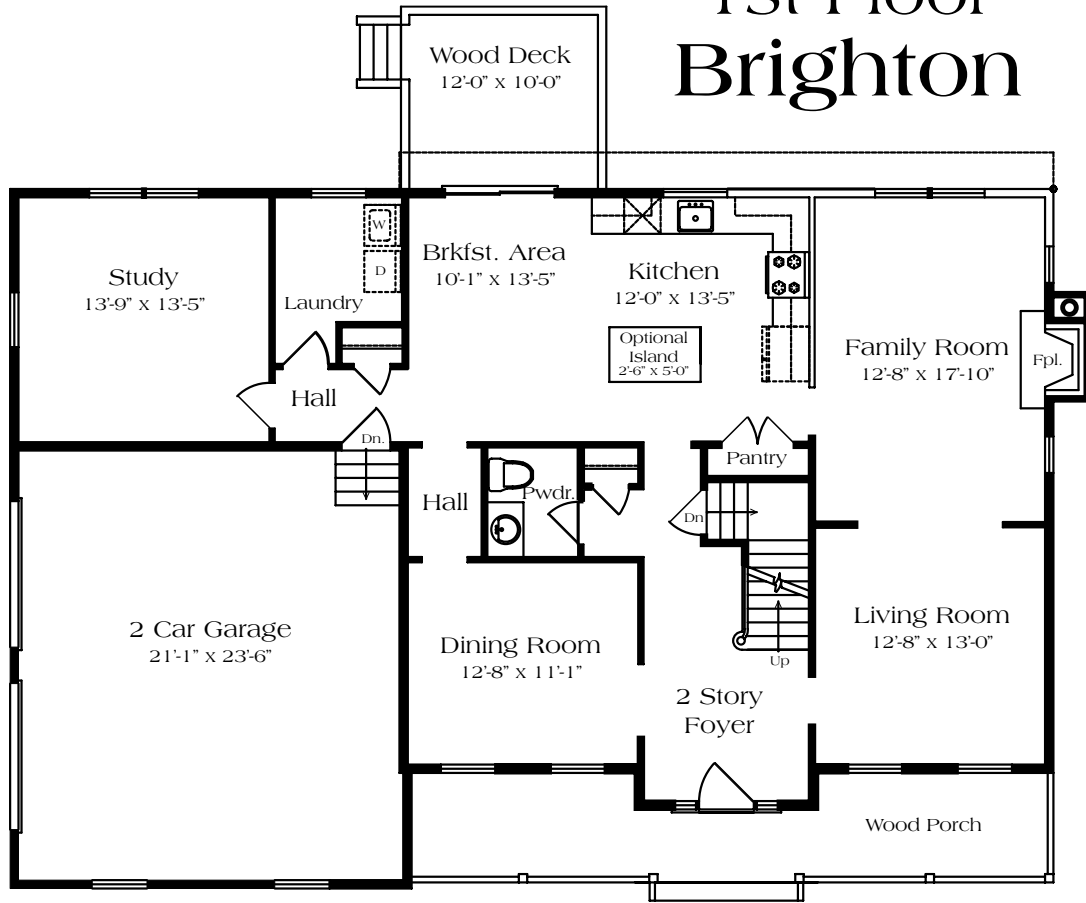

# 1st Floor Brighton

Farmhouse

Colonial

Federal

# 2nd Floor Brighton

Federal & Farmhouse

Square Footage

2685 s.f.

Colonial

# Basement