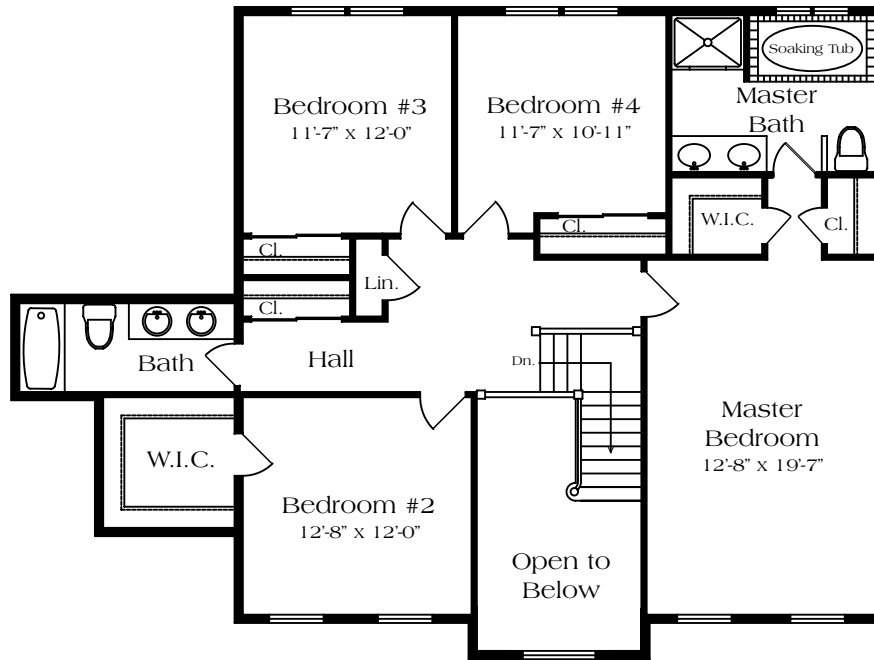

# 1st Floor Brighton

Farmhouse

Colonial

Federal

# 2nd Floor Brighton

Federal & Farmhouse

Square Footage

2685 s.f.

Colonial

# Basement