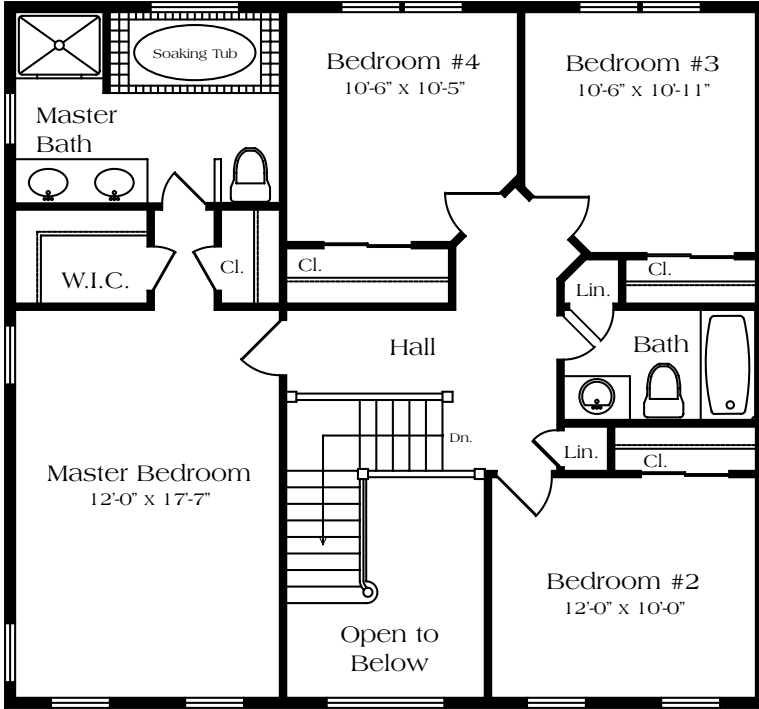

1st Floor Andover

Colonial

Federal

Farmhouse

2nd Floor Andover

Colonial

Square Footage

Colonial: 2370 s.f.
Federal: 2339 s.f.
Farmhouse: 2355 s.f.

Basement