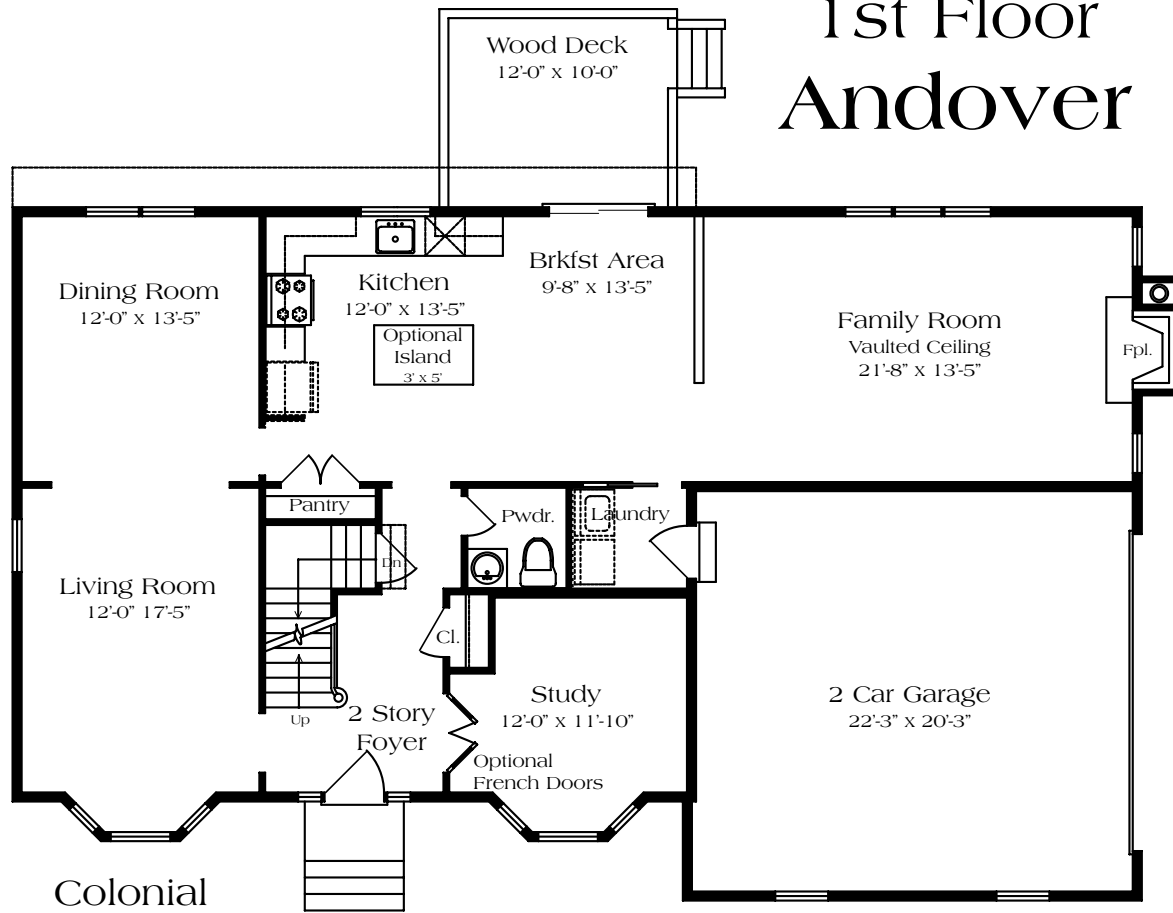

1st Floor Andover

Colonial

Federal

Farmhouse

2nd Floor Andover

Colonial

Square Footage

Colonial: 2370 s.f.
Federal: 2339 s.f.
Farmhouse: 2355 s.f.

Basement